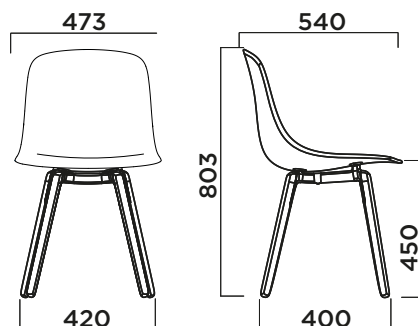

BASE

BASE
BASE

Solid natural beech legs

Solid natural beech legs.
Patas de haya maciza natural

PURE LOOP MONO wooden legs upholstered

5034-WLGT

Design Claus Breinholt

WOODEN LEGS