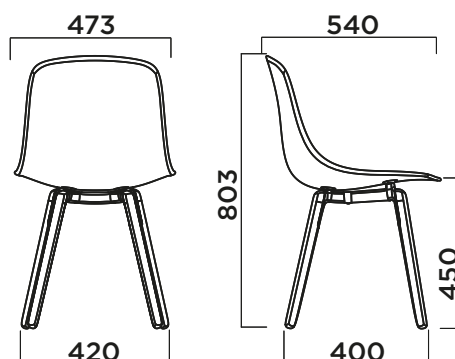

PURE LOOP MONO wooden legs

5034-WLGP

Design Claus Breinholt

WOODEN LEGS

GAMBE LEGNO
PATAS DE MADERA

Solid natural beech legs

Solid natural beech legs.
Patas de haya maciza natural

FGLP04G