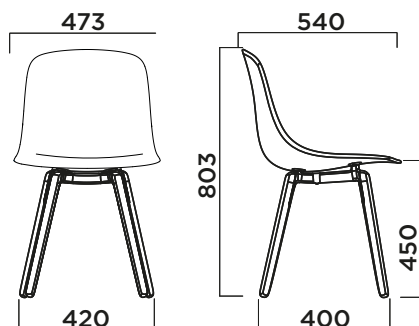

BASE

BASE
BASE

Solid natural beech legs

Solid natural beech legs.
Patas de haya maciza natural

PURE LOOP MONO wooden legs upholstered seat panel

5034-WLGS

Design Claus Breinholt

WOODEN LEGS